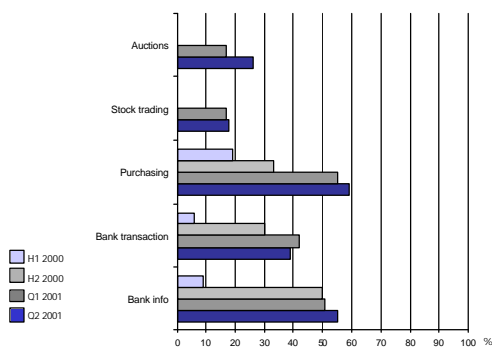

Evolution of Transaction services