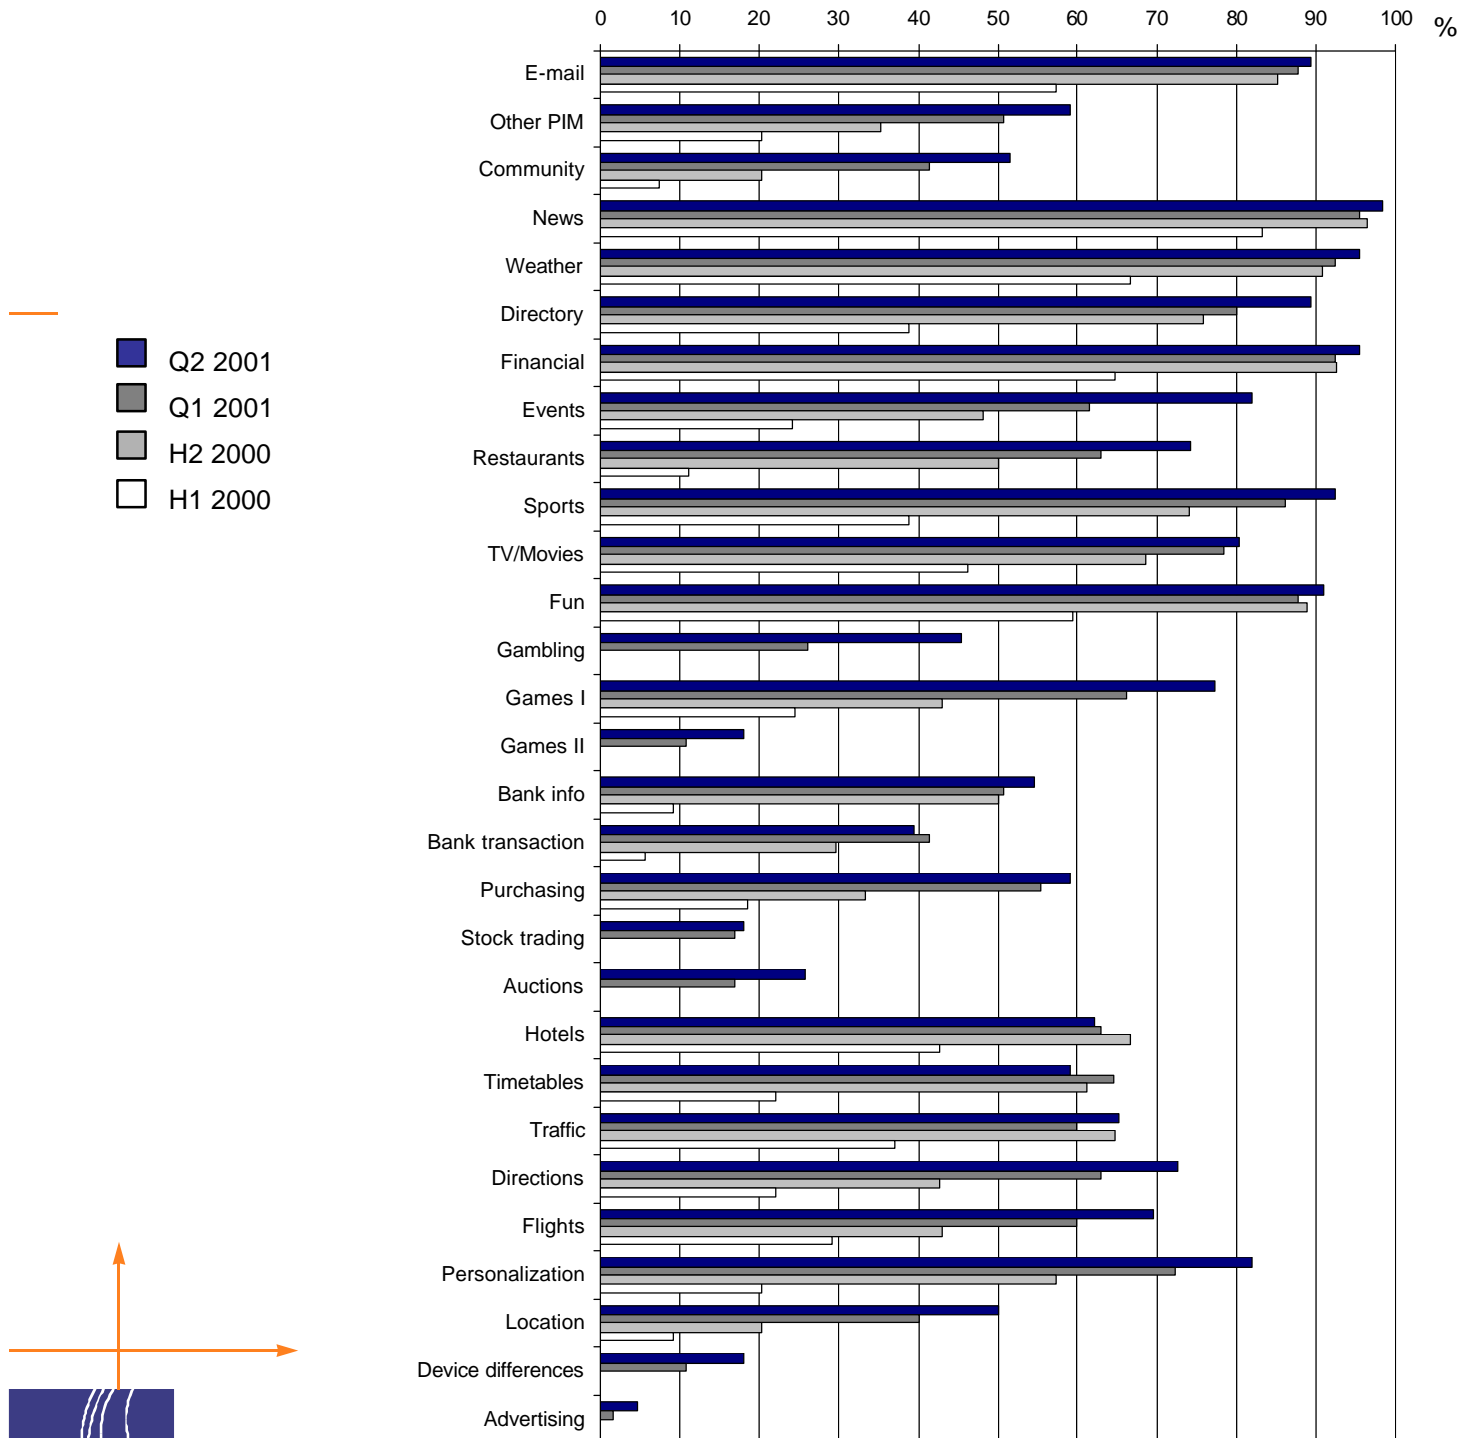

APPENDIX I SUMMARISING TABLE, ALL PORTALS ALL SERVICES